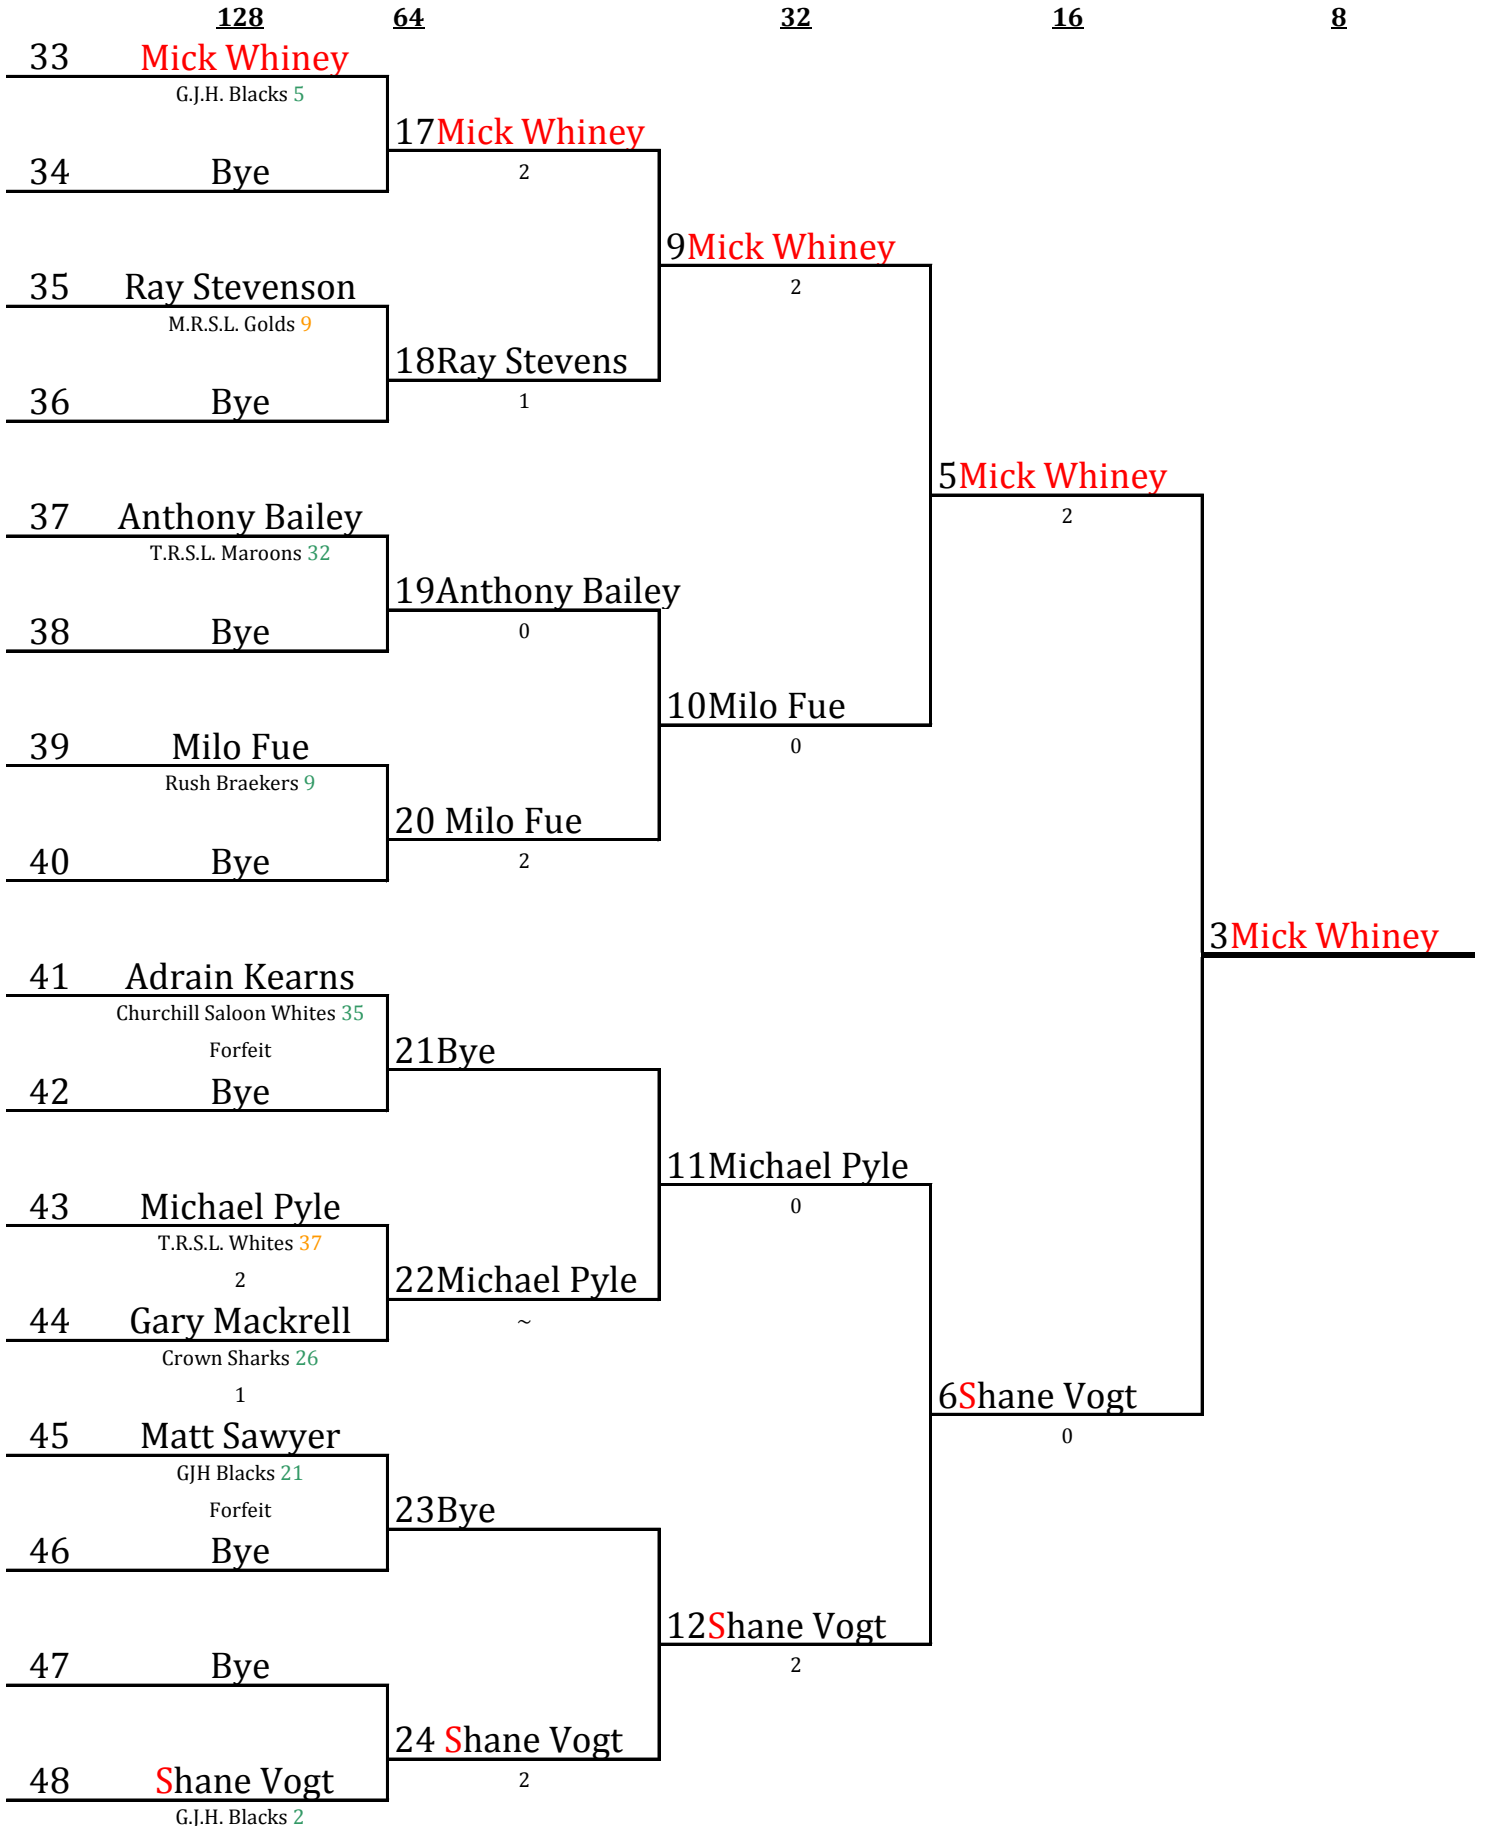

Venue - Crown Hotel

Number after players team is Rnd 10 Ranking 2007. Green division 1 Orange division 2. Seeding - Player in Gold 1st, Players in Red 2 - 8, First letter Red 9-16.

Table Captains highlighted *. Play Starts 10 am Sunday 08/July/2007. \$5 entry fee. No pay no play. Best of 3 frames. Mark all results - 0, 1, 2 & F for forfeit.

LV8BA Singles Knockout Tournament 2007.

Venue - Xscape Bar 1

Number after players team is Rnd 10 Ranking 2007. Green division 1 Orange division 2. Seeding - Player in Gold 1st, Players in Red 2 - 8, First letter Red 9-16.