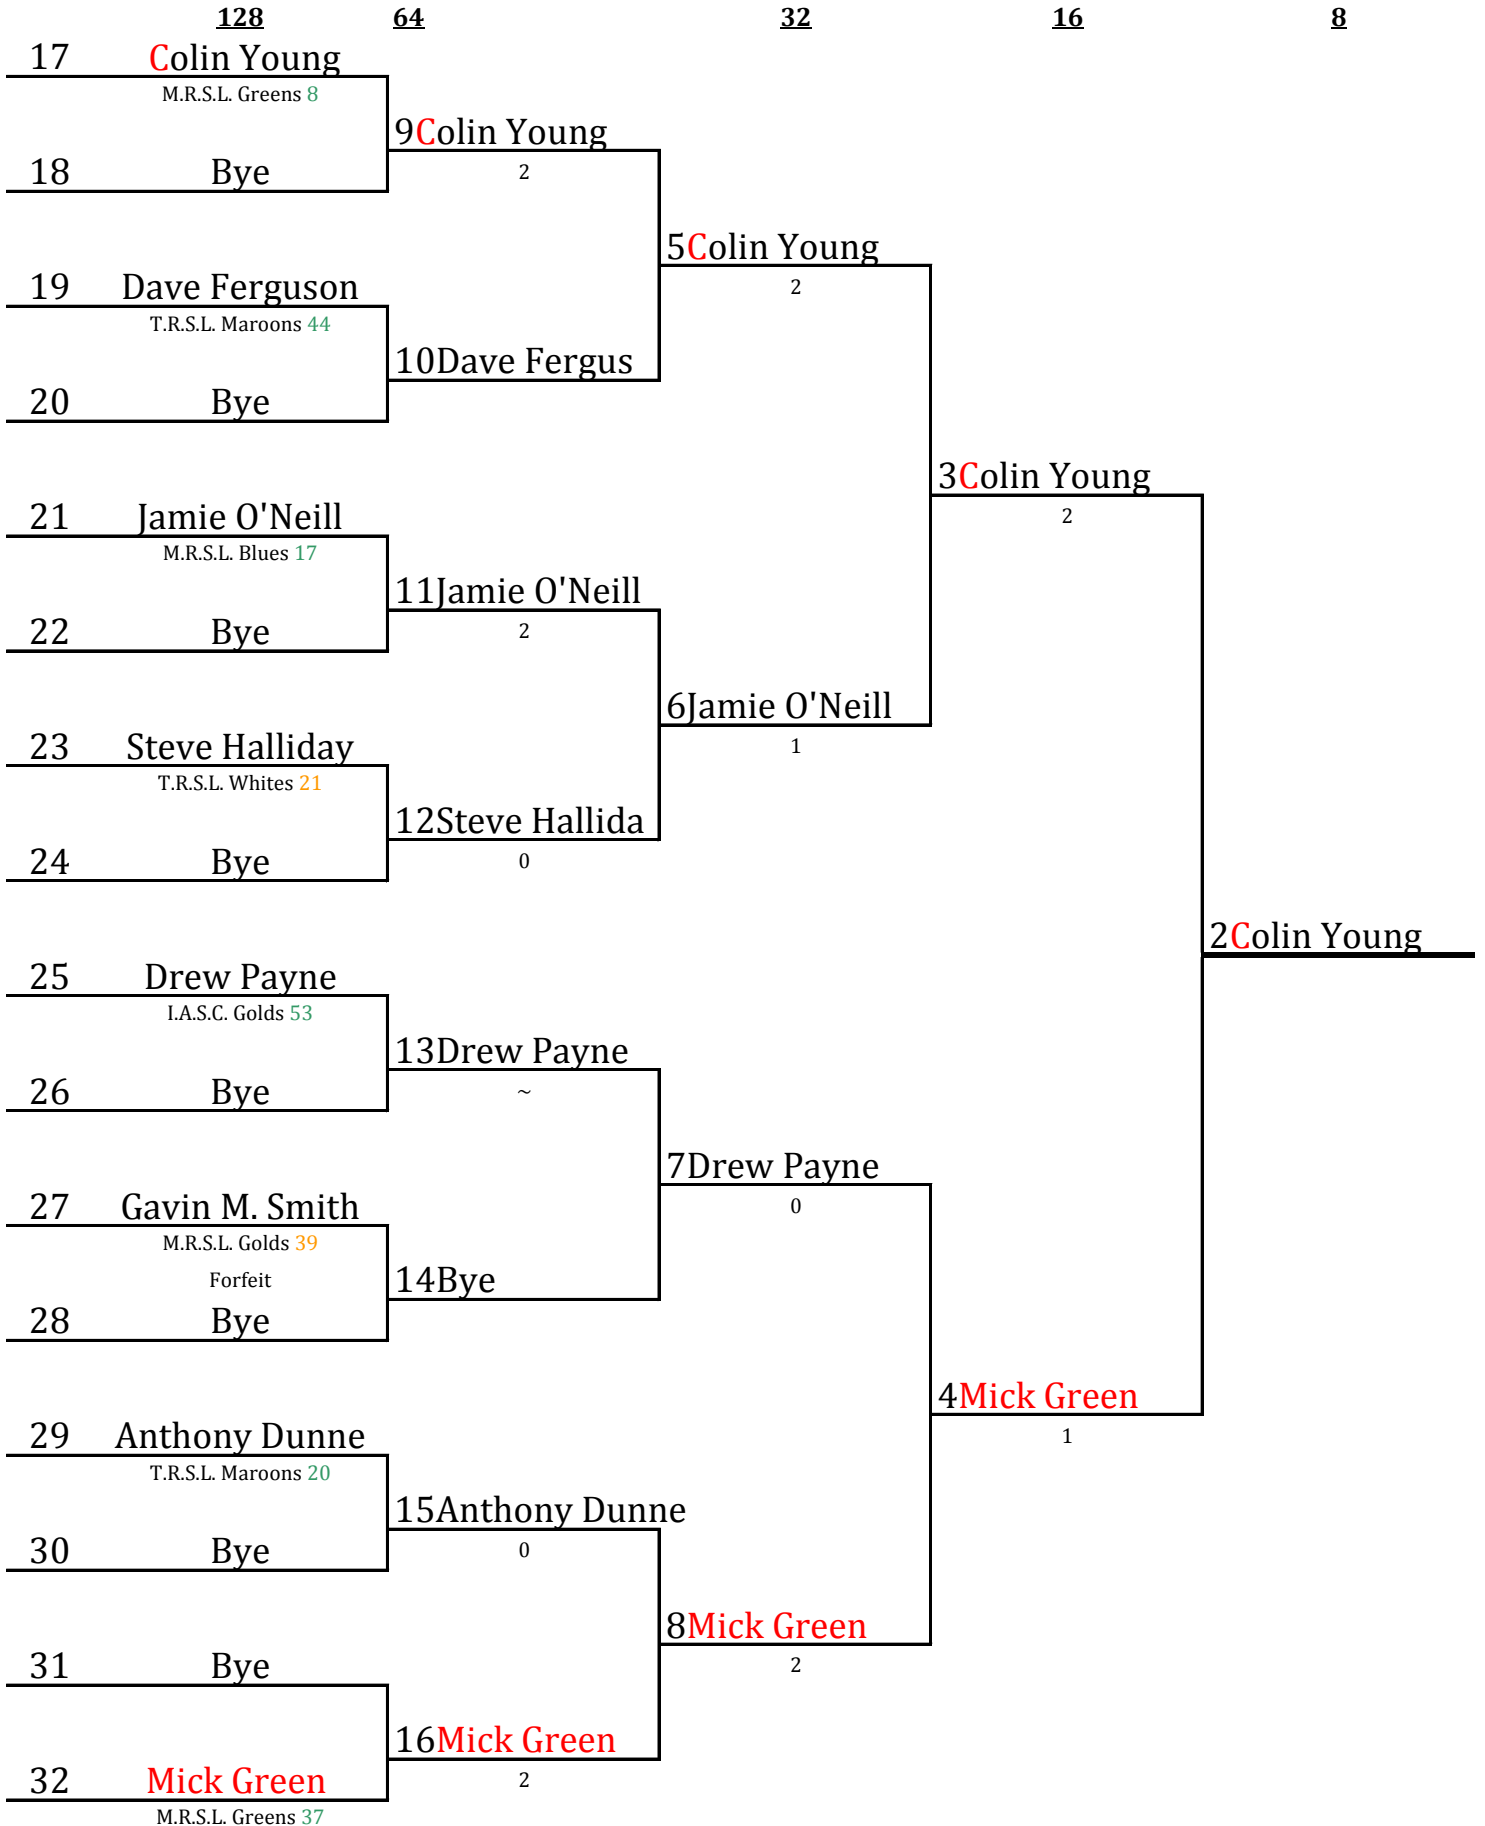

LV8BA Singles Knockout Tournament 2007.

Venue - Crown Hotel

Number after players team is Rnd 10 Ranking 2007. Green division 1 Orange division 2. Seeding - Player in Gold 1st, Players in Red 2 - 8, First letter Red 9-16.

Table Captains highlighted *. Play Starts 10 am Sunday 08/July/2007. \$5 entry fee. No pay no play. Best of 3 frames. Mark all results - 0, 1, 2 & F for forfeit.

LV8BA Singles Knockout Tournament 2007.

Venue - Crown Hotel

Number after players team is Rnd 10 Ranking 2007. Green division 1 Orange division 2. Seeding - Player in Gold 1st, Players in Red 2 - 8, First letter Red 9-16.

Table Captains highlighted *. Play Starts 10 am Sunday 08/July/2007. \$5 entry fee. No pay no play. Best of 3 frames. Mark all results - 0, 1, 2 & F for forfeit.