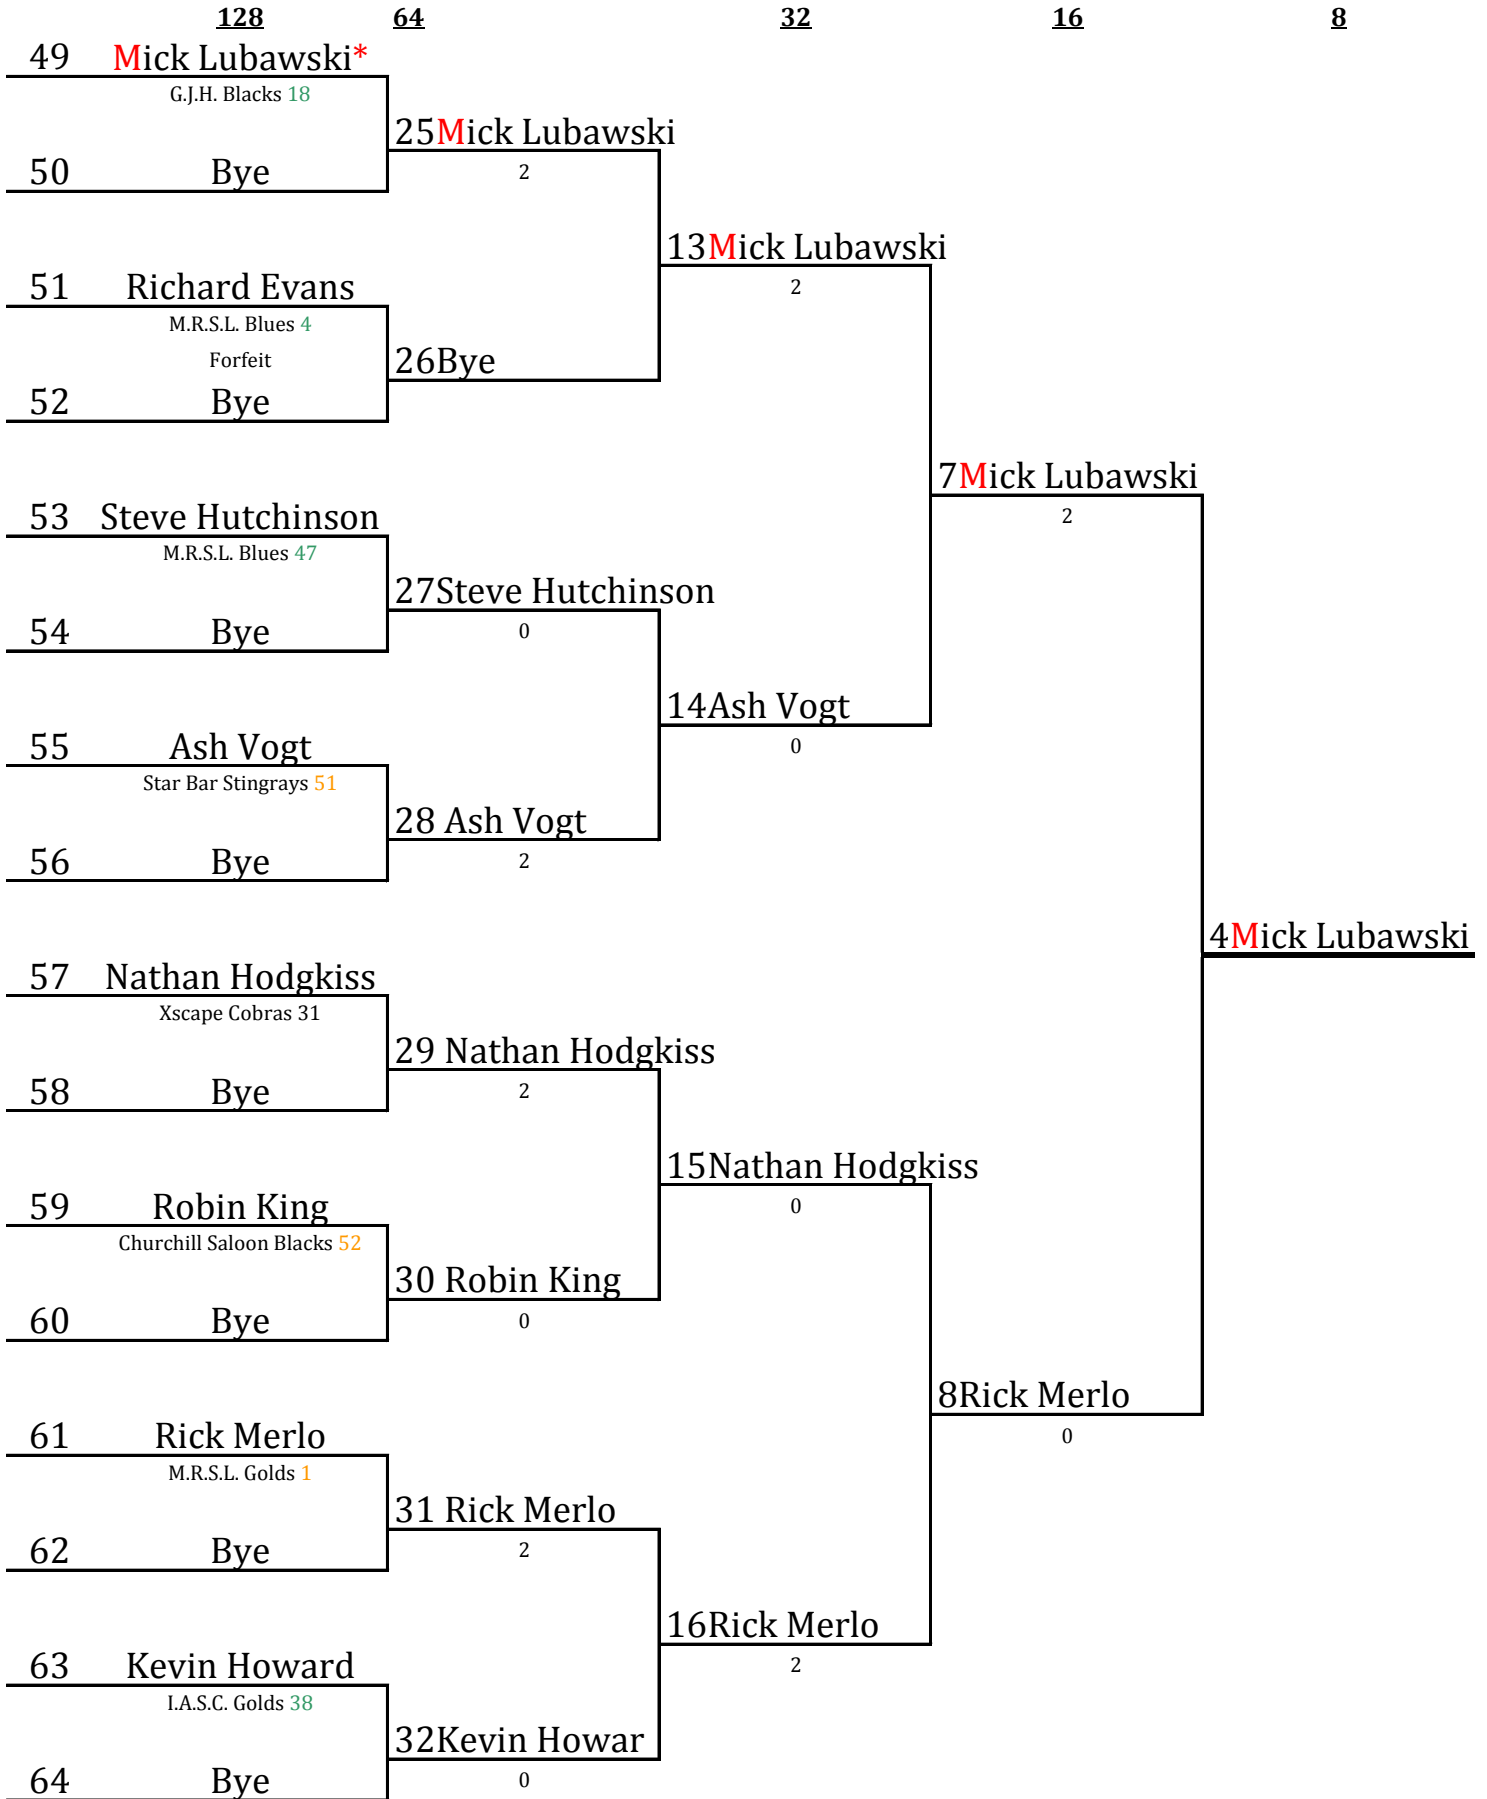

LV8BA Singles Knockout Tournament 2007.

Venue - Xscape Bar 1

Number after players team is Rnd 10 Ranking 2007. Green division 1 Orange division 2. Seeding - Player in Gold 1st, Players in Red 2 - 8, First letter Red 9-16.

Table Captains highlighted *. Play Starts 10 am Sunday 08/July/2007. $5 entry fee. No pay no play. Best of 3 frames. Mark all results - 0, 1, 2 & F for forfeit.