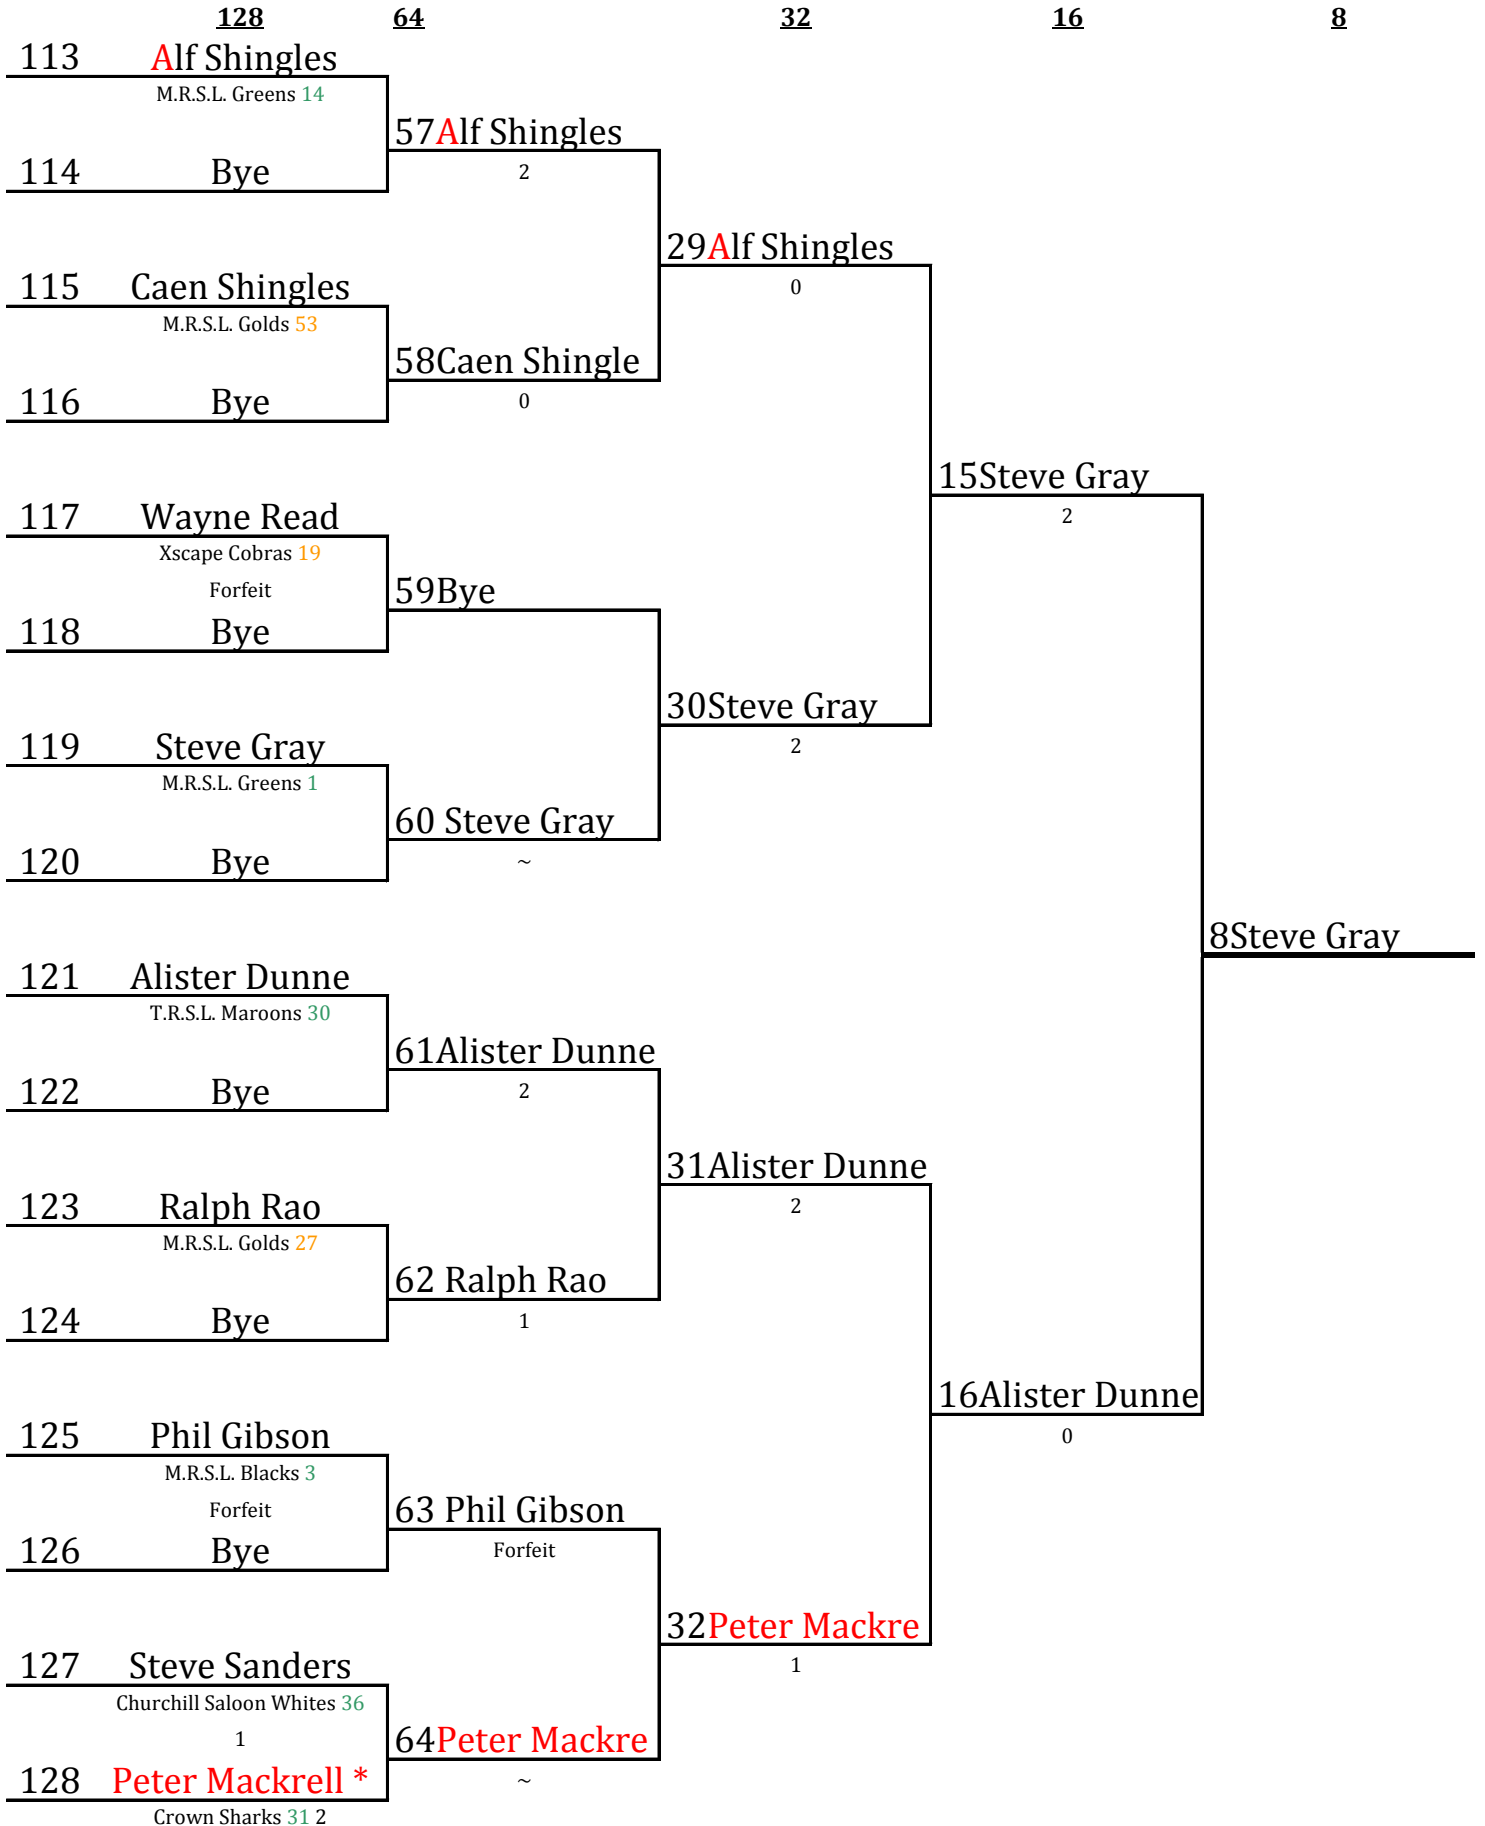

LV8BA Singles Knockout Tournament 2007.

Venue - G.J.H.

Number after players team is Rnd 10 Ranking 2007. Green division 1 Orange division 2. Seeding - Player in Gold 1st, Players in Red 2 - 8, First letter Red 9-16.

Table Captains highlighted *. Play Starts 10 am Sunday 08/July/2007. $5 entry fee. No pay no play. Best of 3 frames. Mark all results - 0, 1, 2 & F for forfeit.