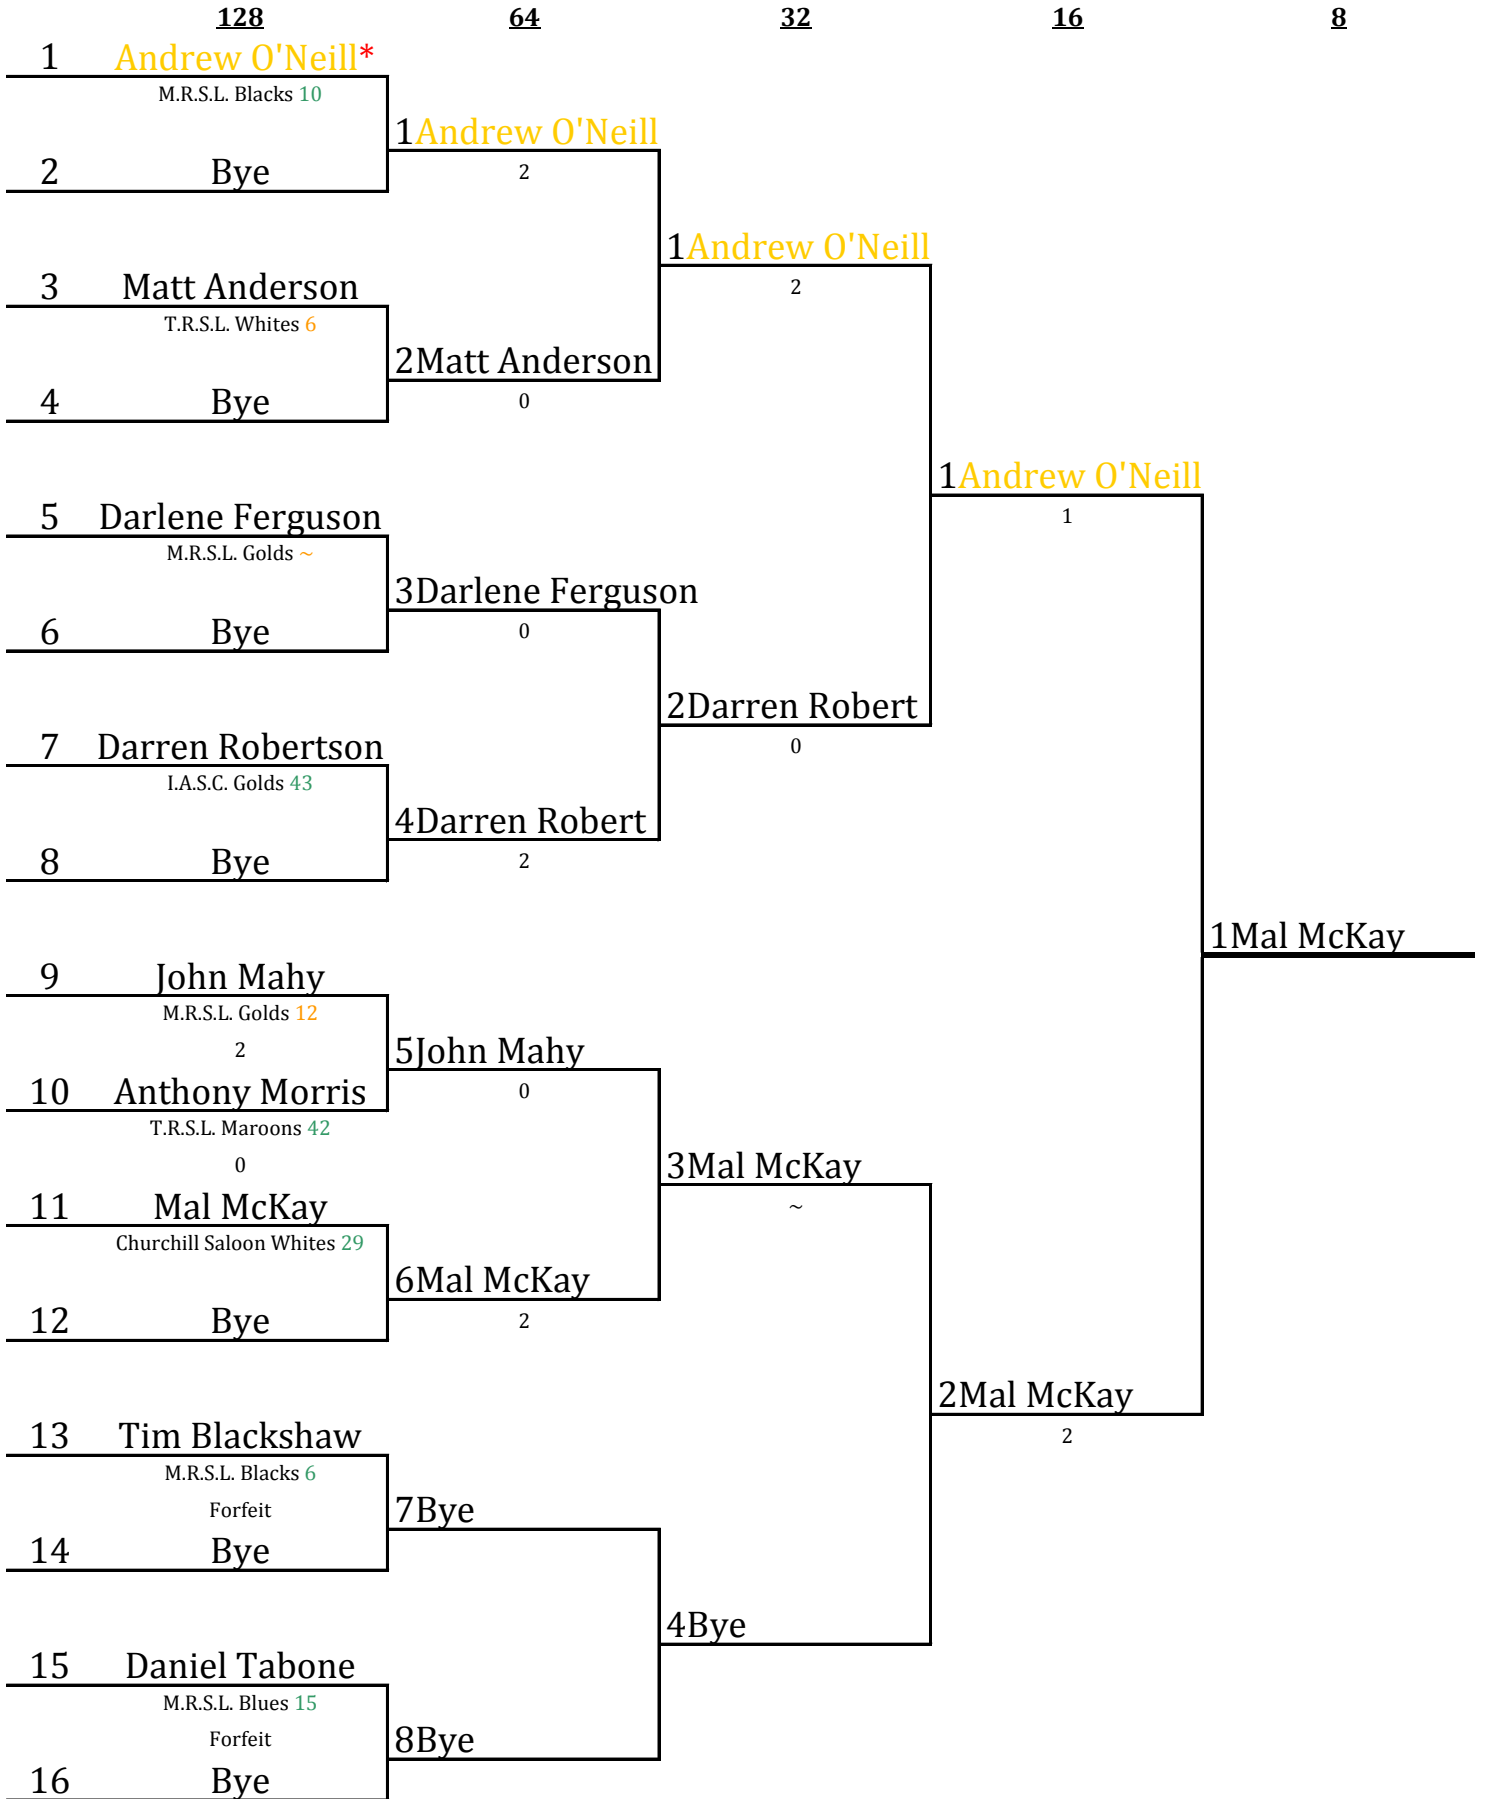

LV8BA Singles Knockout Tournament 2007.

Venue - Crown Hotel

Number after players team is Rnd 10 Ranking 2007. Green division 1 Orange division 2. Seeding - Player in Gold 1st, Players in Red 2 - 8, First letter Red 9-16.

Table Captains highlighted *. Play Starts 10 am Sunday 08/July/2007. \$5 entry fee. No pay no play. Best of 3 frames. Mark all results - 0, 1, 2 & F for forfeit.

LV8BA Singles Knockout Tournament 2007.