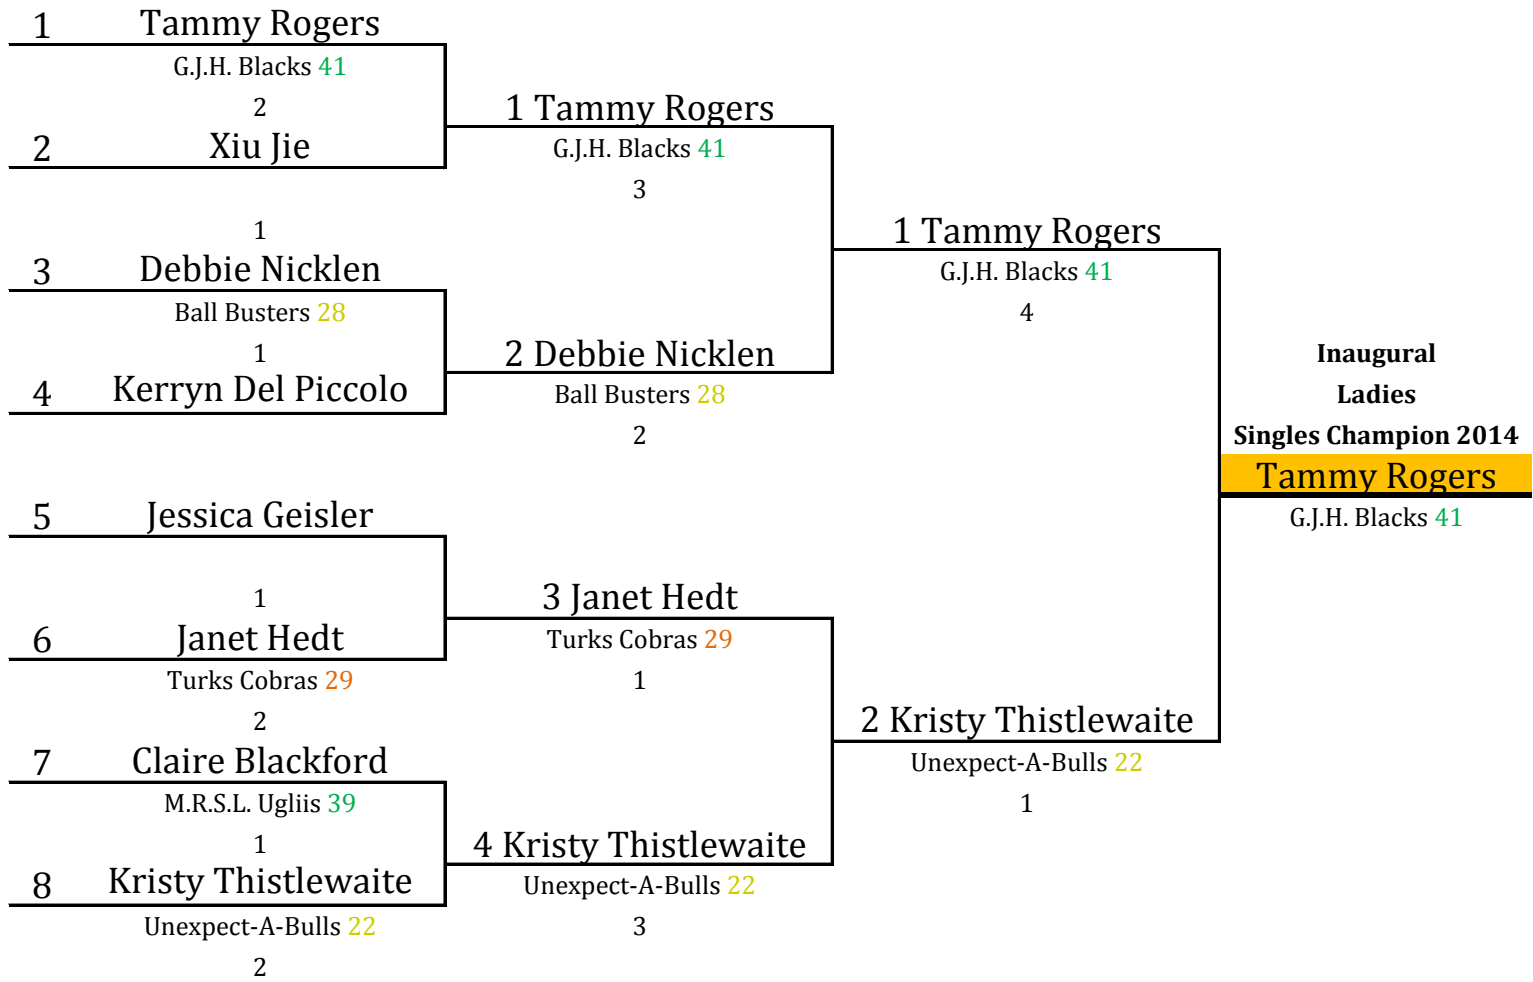

Wins	Losses	Position
8	1	1
6	3	3
8	1	2
3	6	
0	9	
2	7	
2	7	
4	5	
4	5	
5	4	4

Xiu Jie vs Rosa Payne to play of for 8th position

Ladder

Players Name	W	L	P	%
Claire Blackford	8	1	1	88.89%
Kerryn Del Piccolo	8	1	1	88.89%
Tammy Rogers	8	1	1	88.89%
Janet Hedt	8	1	1	88.89%
Jessica Geisler	6	3	2	66.67%
Kristy Thistlewaite	6	3	2	66.67%
Xiu Jie	5	4	3	55.56%
Rosa Payne	5	4	3	55.56%
Jane Kolakowski	5	4	3	55.56%
Maria Schiavello	4	5	4	44.44%
Sarah Goedhart	4	5	4	44.44%
Debbie Nicklen	4	5	4	44.44%
Sheree Smith	4	5	4	44.44%
Amy Blackford	3	6	5	33.33%
Anne Rockall	3	6	5	33.33%
Angela Van Rossum	2	7	6	22.22%
Darlene Merlo	2	7	6	22.22%
Sonia Scolyer	1	8	7	11.11%
Lia Day	1	8	7	11.11%
Teresa Free	0	9	8	0.00%

Final 8

LV8BA Singles Championship Ladies 2014

Venue - Turks Sports Bar

8 (Best of 3)

4 (Best of 5)

2 (Best of 7)

Singles Champion

Number after players team is their Ranking Winter Competition 2014. Green divi 1 Orange divi 2 & Yellow 3 Div.
 Draw 10:30am & Play Starts 11am Sunday 2014. Best of 3 frames. Mark down all results - 0, 1, 2 or Forfeit.